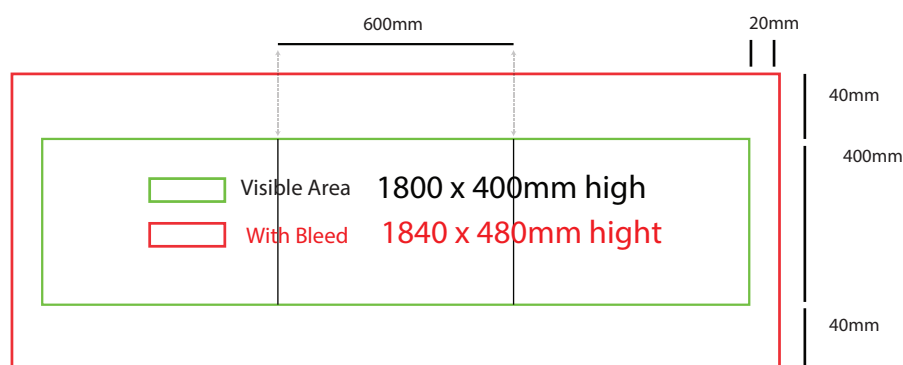

Triangle Plinth

600mm dia x 400mm high

How to Setup Print Ready Artwork

- Convert all text to outlines
- Embed all images and elements as per template
- No trim, crop or registration marks
- Artwork supplied as a PDF
- Bitmap images no less than 130 DPI

600mm dia x 500mm high

How to Setup Print Ready Artwork

- Convert all text to outlines
- Embed all images and elements as per template
- No trim, crop or registration marks
- Artwork supplied as a PDF
- Bitmap images no less than 130 DPI