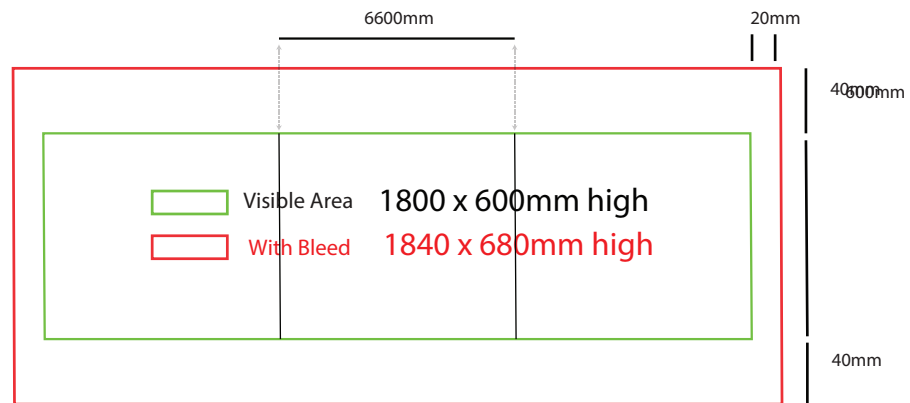

Triangle Plinth

600mm dia x 400mm high

How to Setup Print Ready Artwork

- Convert all text to outlines
- Embed all images and elements as per template
- No trim, crop or registration marks
- Artwork supplied as a PDF
- Bitmap images no less than 130 DPI

600mm dia x 500mm high

How to Setup Print Ready Artwork

- Convert all text to outlines
- Embed all images and elements as per template
- No trim, crop or registration marks
- Artwork supplied as a PDF
- Bitmap images no less than 130 DPI

600mm dia x 600mm high

www.maxdisplays.com.au

How to Setup Print Ready Artwork

- Convert all text to outlines
- Embed all images and elements as per template
- No trim, crop or registration marks
- Artwork supplied as a PDF
- Bitmap images no less than 130 DPI