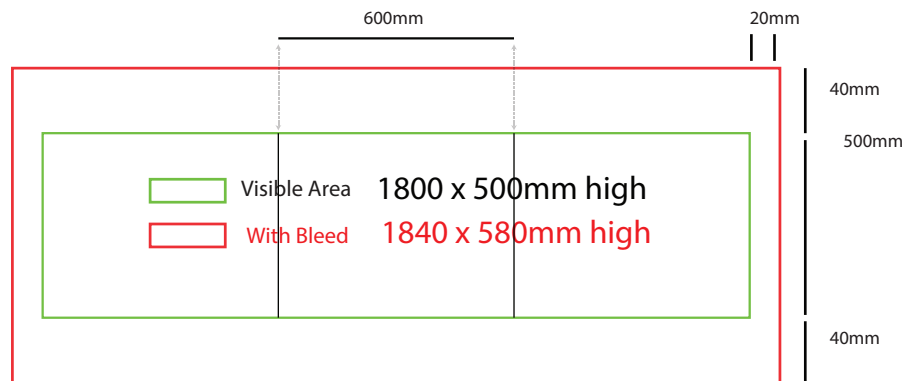

Triangle Plinth

600mm dia x 400mm high

How to Setup Print Ready Artwork

- Convert all text to outlines
- Embed all images and elements as per template
- No trim, crop or registration marks
- Artwork supplied as a PDF
- Bitmap images no less than 130 DPI

600mm dia x 500mm high

How to Setup Print Ready Artwork

- Convert all text to outlines
- Embed all images and elements as per template
- No trim, crop or registration marks
- Artwork supplied as a PDF
- Bitmap images no less than 130 DPI