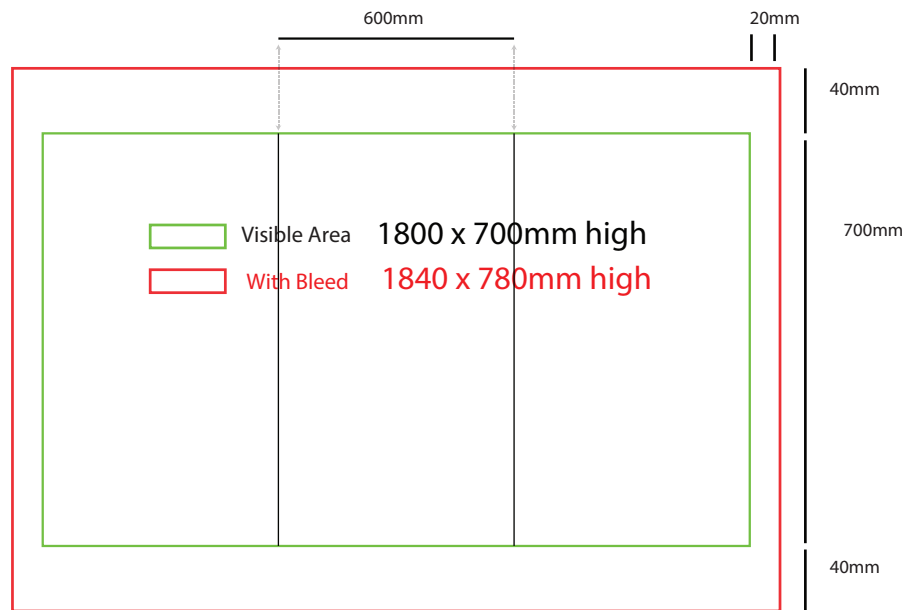

Triangle Plinth

600mm dia x 400mm high

How to Setup Print Ready Artwork

- Convert all text to outlines
- Embed all images and elements as per template
- No trim, crop or registration marks
- Artwork supplied as a PDF
- Bitmap images no less than 130 DPI

600mm dia x 500mm high

How to Setup Print Ready Artwork

- Convert all text to outlines
- Embed all images and elements as per template
- No trim, crop or registration marks
- Artwork supplied as a PDF
- Bitmap images no less than 130 DPI

600mm dia x 600mm high

www.maxdisplays.com.au

How to Setup Print Ready Artwork

- Convert all text to outlines
- Embed all images and elements as per template
- No trim, crop or registration marks
- Artwork supplied as a PDF
- Bitmap images no less than 130 DPI

600mm dia x 700mm high

www.maxdisplays.com.au

How to Setup Print Ready Artwork

- Convert all text to outlines
- Embed all images and elements as per template
- No trim, crop or registration marks
- Artwork supplied as a PDF
- Bitmap images no less than 130 DPI