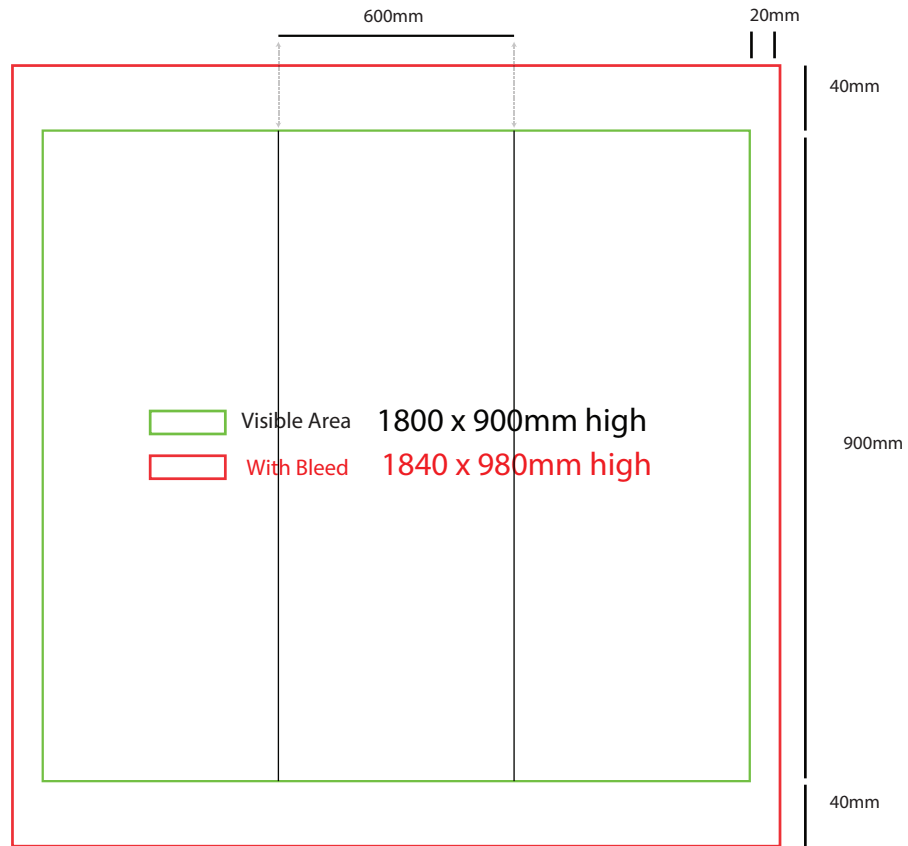

Triangle Plinth

600mm dia x 400mm high

How to Setup Print Ready Artwork

- Convert all text to outlines
- Embed all images and elements as per template
- No trim, crop or registration marks
- Artwork supplied as a PDF
- Bitmap images no less than 130 DPI

600mm dia x 800mm high

How to Setup Print Ready Artwork

- Convert all text to outlines
- Embed all images and elements as per template
- No trim, crop or registration marks
- Artwork supplied as a PDF
- Bitmap images no less than 130 DPI

600mm dia x 900mm high

How to Setup Print Ready Artwork

- Convert all text to outlines
- Embed all images and elements as per template
- No trim, crop or registration marks
- Artwork supplied as a PDF
- Bitmap images no less than 130 DPI