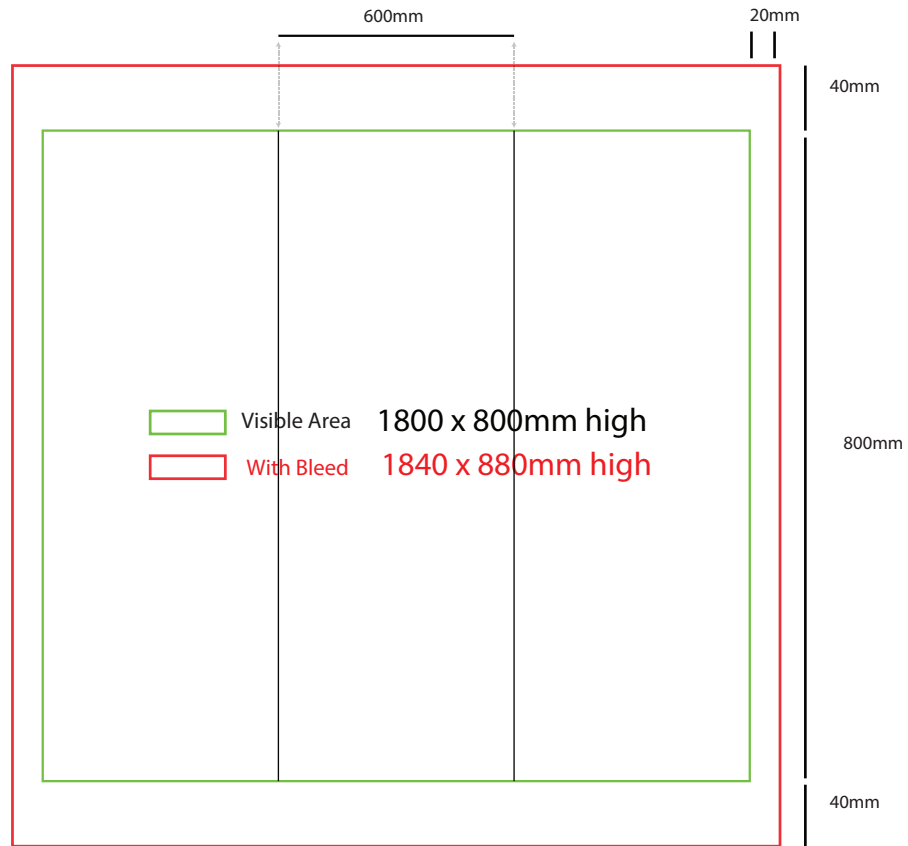

600mm dia x 700mm high

www.maxdisplays.com.au

How to Setup Print Ready Artwork

- Convert all text to outlines
- Embed all images and elements as per template
- No trim, crop or registration marks
- Artwork supplied as a PDF
- Bitmap images no less than 130 DPI

600mm dia x 800mm high

How to Setup Print Ready Artwork

- Convert all text to outlines
- Embed all images and elements as per template
- No trim, crop or registration marks
- Artwork supplied as a PDF
- Bitmap images no less than 130 DPI